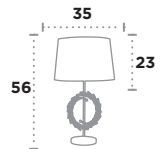

Maldon

UK Product Code	<b>2213GO</b>
EU Product Code	 <b>EU2213GO</b>
Body Finish	Metal. Gold
Shade Finish	Black Shade / Gold Interior
Lamp	E27 / Max Watt 1 x 60W

Roman

UK Product Code	<b>5310GO</b>
EU Product Code	 <b>EU5310GO</b>
Body Finish	Metal. Marble
Shade Finish	Black Shade / Gold Interior
Lamp	E27 / Max Watt 1 x 60W

Arno

UK Product Code	<b>1716CC</b>
EU Product Code	 <b>EU1716CC</b>
Body Finish	Metal. Satin Silver / Wood
Shade Finish	White Fabric
Lamp	E27 / Max Watt 1 x 60W

Sylvian

UK Product Code	<b>1741GO</b>
EU Product Code	 <b>EU1741GO</b>
Body Finish	Metal. Gold / Wood
Shade Finish	Cream Fabric
Lamp	E27 / Max Watt 1 x 60W