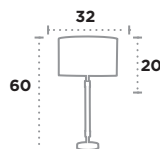

Maldon

UK Product Code	<b>2213GO</b>
EU Product Code	 <b>EU2213GO</b>
Body Finish	Metal. Gold
Shade Finish	Black Shade / Gold Interior
Lamp	E27 / Max Watt 1 x 60W

Roman

UK Product Code	<b>5310GO</b>
EU Product Code	 <b>EU5310GO</b>
Body Finish	Metal. Marble
Shade Finish	Black Shade / Gold Interior
Lamp	E27 / Max Watt 1 x 60W

Arno

UK Product Code	<b>1716CC</b>
EU Product Code	 <b>EU1716CC</b>
Body Finish	Metal. Satin Silver / Wood
Shade Finish	White Fabric
Lamp	E27 / Max Watt 1 x 60W

Sylvian

UK Product Code	<b>1741GO</b>
EU Product Code	 <b>EU1741GO</b>
Body Finish	Metal. Gold / Wood
Shade Finish	Cream Fabric
Lamp	E27 / Max Watt 1 x 60W