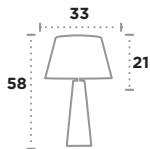

Maldon

UK Product Code	<b>2213GO</b>
EU Product Code	 <b>EU2213GO</b>
Body Finish	Metal. Gold
Shade Finish	Black Shade / Gold Interior
Lamp	E27 / Max Watt 1 x 60W

Roman

UK Product Code	<b>5310GO</b>
EU Product Code	 <b>EU5310GO</b>
Body Finish	Metal. Marble
Shade Finish	Black Shade / Gold Interior
Lamp	E27 / Max Watt 1 x 60W

Arno

UK Product Code	<b>1716CC</b>
EU Product Code	 <b>EU1716CC</b>
Body Finish	Metal. Satin Silver / Wood
Shade Finish	White Fabric
Lamp	E27 / Max Watt 1 x 60W

Sylvian

UK Product Code	<b>1741GO</b>
EU Product Code	 <b>EU1741GO</b>
Body Finish	Metal. Gold / Wood
Shade Finish	Cream Fabric
Lamp	E27 / Max Watt 1 x 60W